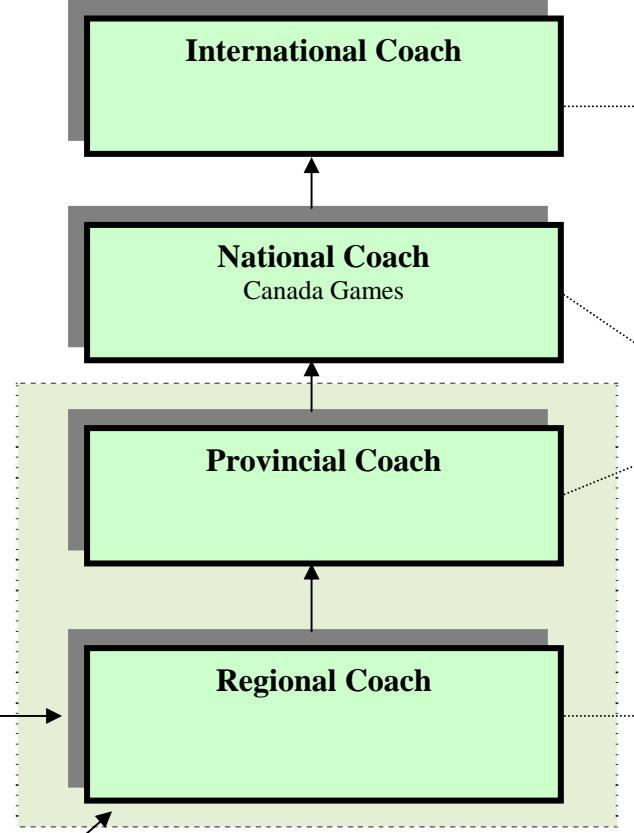

Baseball Canada - Coach Development Model

September 24, 2009

Community Sport Stream

Competition Stream

Instruction Stream