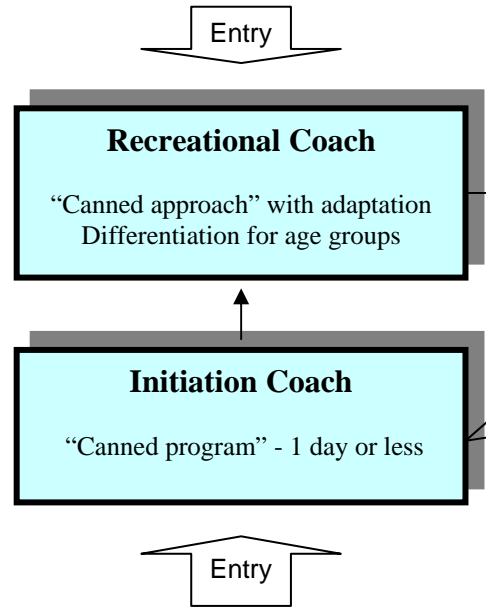

Baseball Canada - Coach Development Model

September 24, 2009

Community Sport Stream

Competition Stream

Instruction Stream